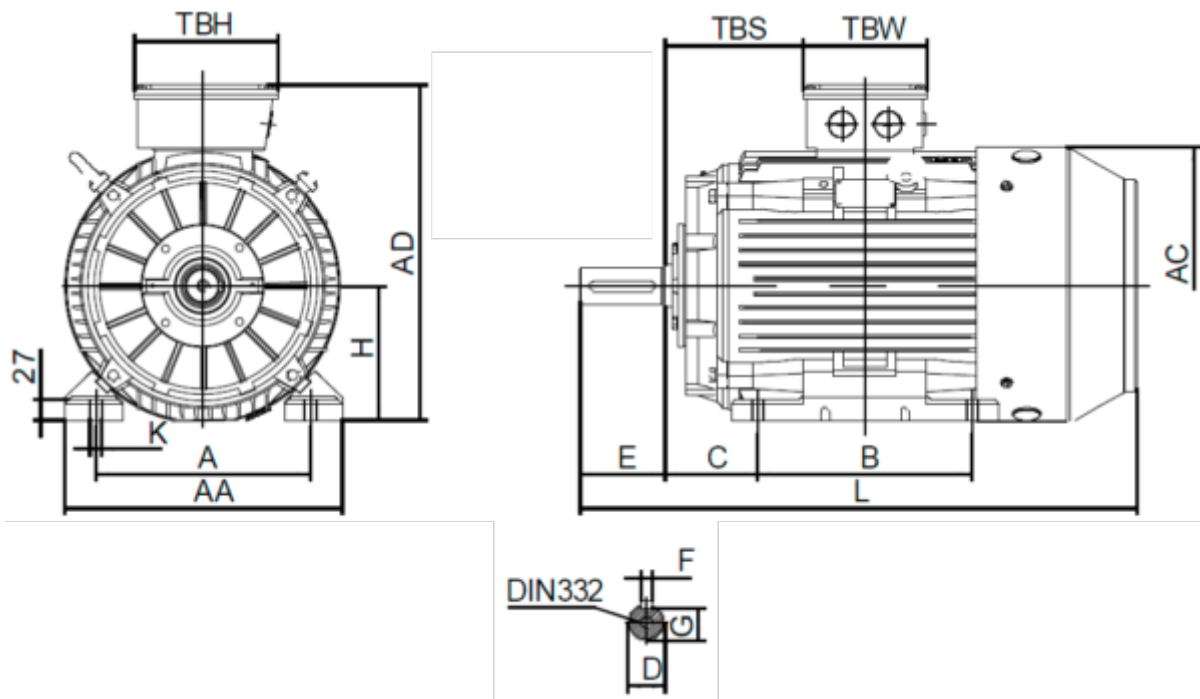

Data Sheet

Article number: 250303700422

Description: Kleedrive T3C 225S-4 37.0KW 1400 rpm
3x400/690V 50HZ IP55 B3 Eff=93,9%

Measures

A = 356	F = 18	TBW = 186
AA = 440	G = 53	
AC = Ø459	H = 225	
AD = 558	HD = 333	
B = 286	K = Ø19	
C = 149	L = 810	
D = Ø60	TBH = 233	
E = 140	TBS = 199	